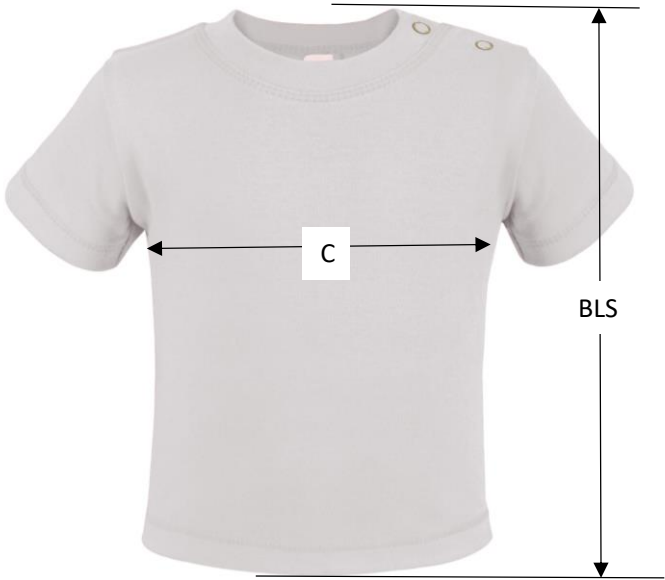

T540 / X803

		0-3 M 50/56	3-6 M 62/68	6-12 M 74/80	12-24 M 86/92
BLS	back length from Shoulder	28	31	33	38,5
C	1/2 chest	24,5	26	27	30

Note: Given sizes are approximately. As our items are handmade, a deviation of 10% is acceptable.